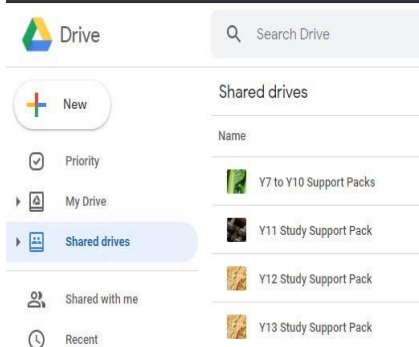

From here, you should have access to all provided online resources. Drive names may differ from what is displayed below.