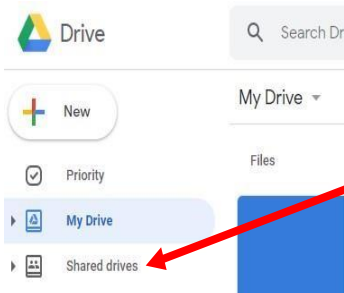

<https://drive.google.com/a/templenormanton.academy>

You will be presented with the sign in for G Suite:

Username:

<<SchoolUsername>>@templenormanton.academy

couple of days and changed your password, this is what it will be. If not, then the default password would be

Personal Google Drive. You will need to navigate to the Shared Drives to access the Online Student Resources

From here, you should have access to all provided online resources. Drive names may differ from what is displayed below.

Log on detail format is as below: