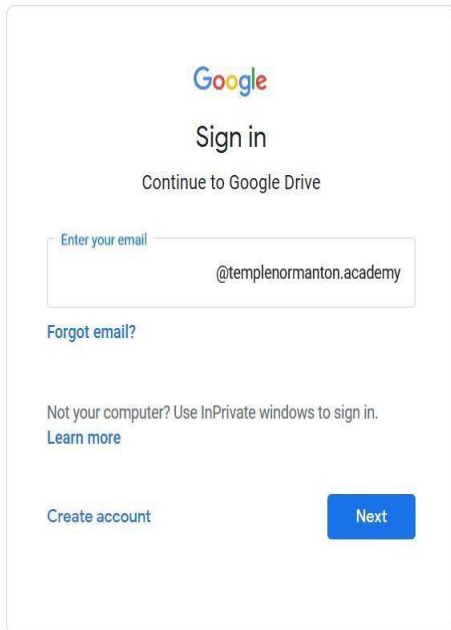

<https://drive.google.com/a/templenormanton.academy>

You will be presented with the sign in for G Suite:

Username:

<<SchoolUsername>>@templenormanton.academy

couple of days and changed your password, this is what it will be. If not, then the default password would be